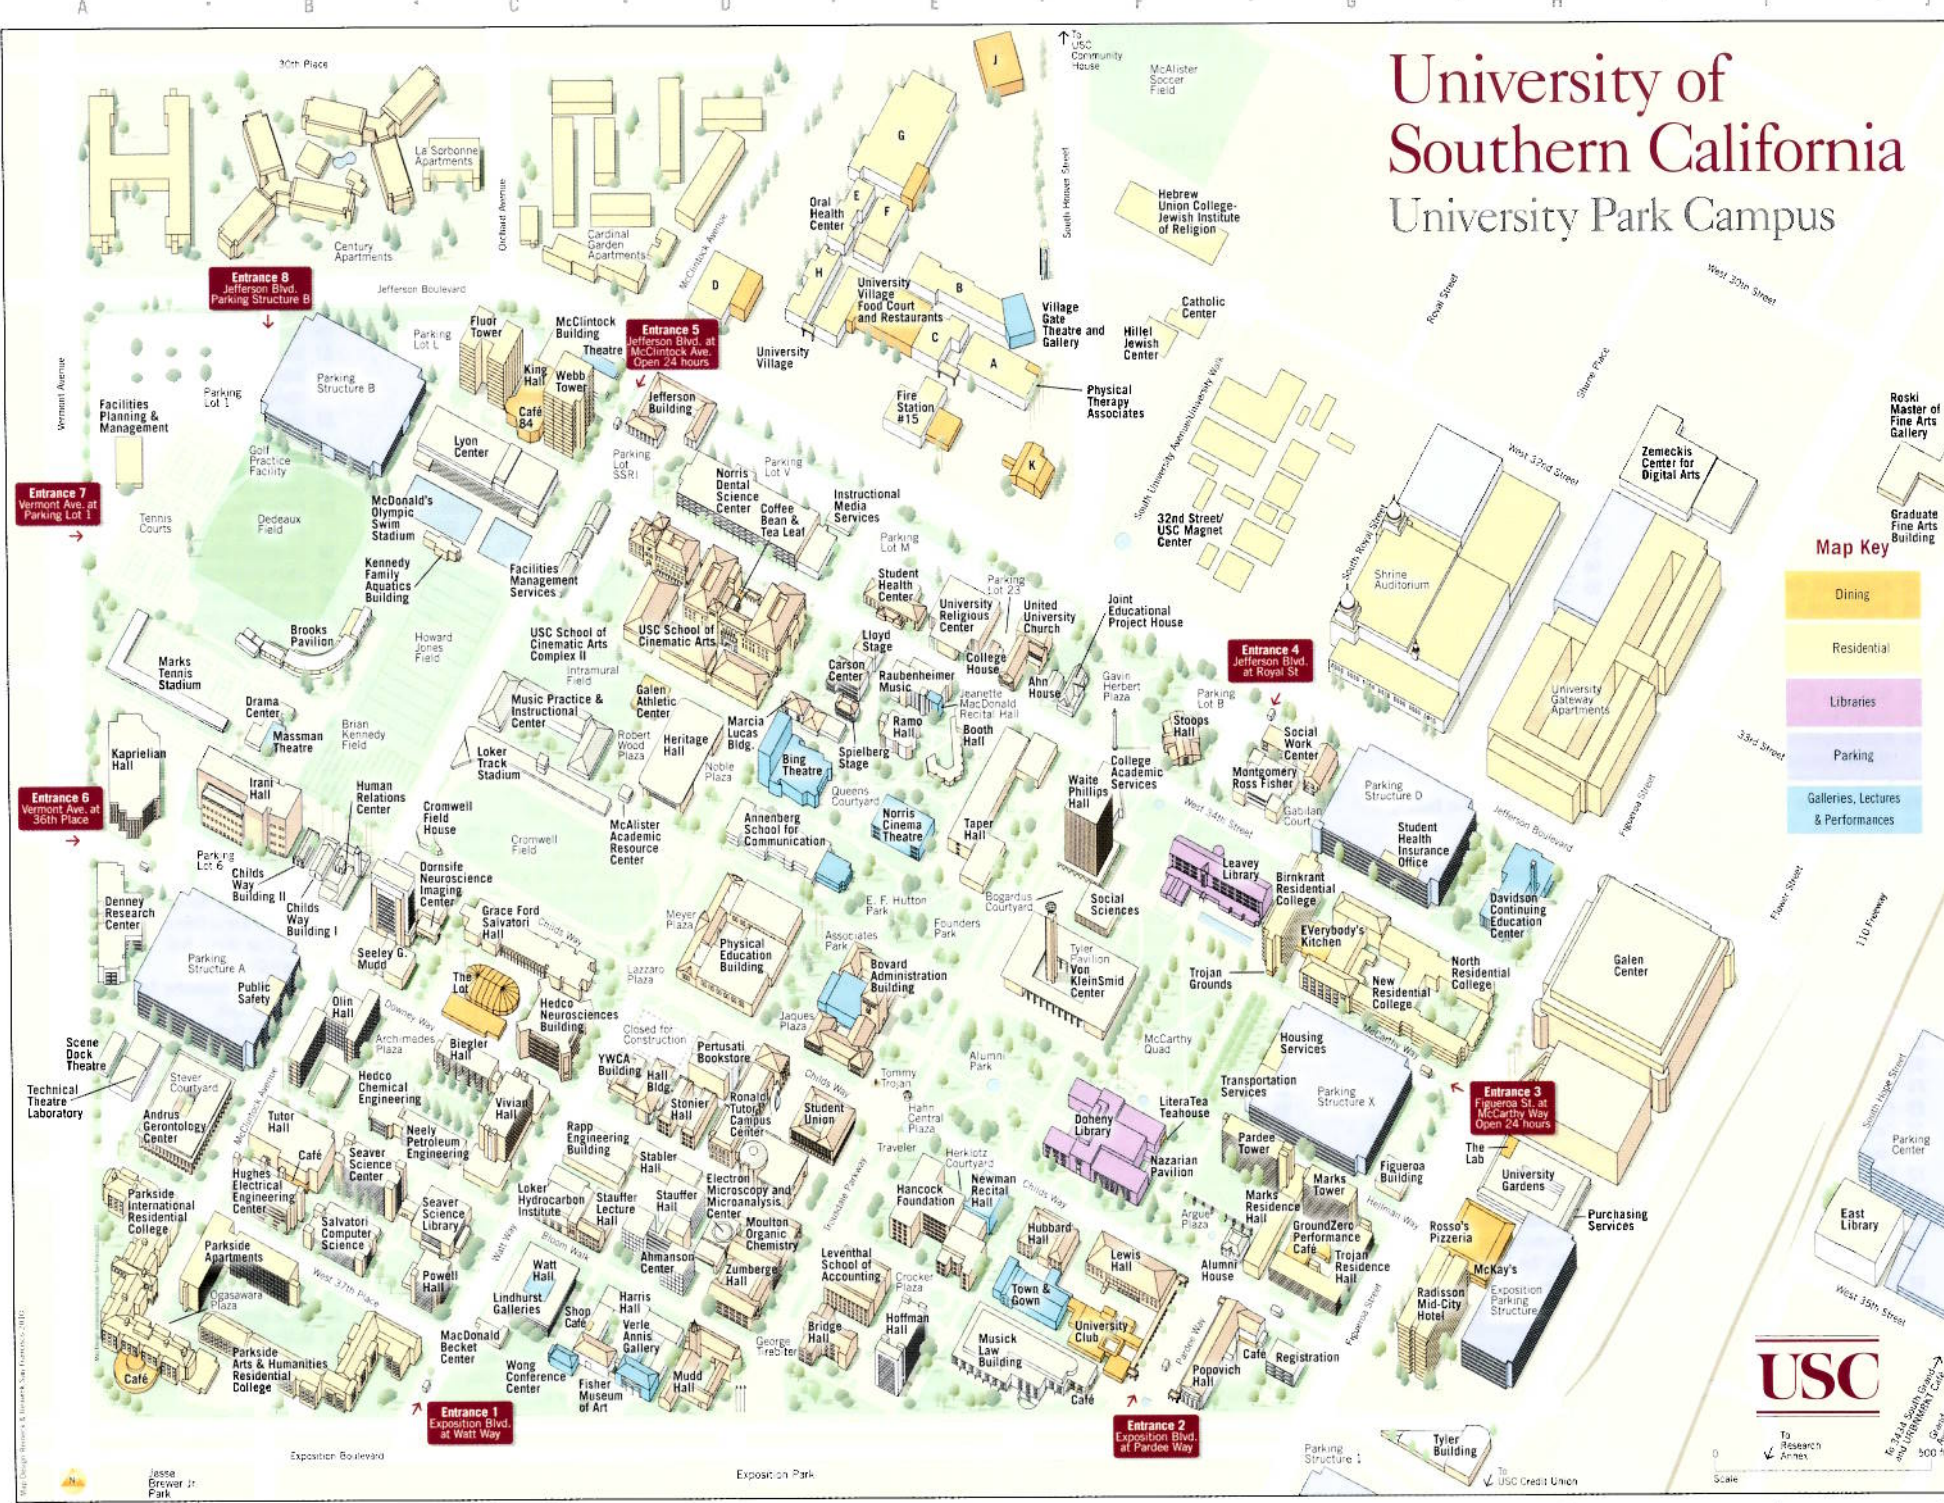

University of Southern California

University Park Campus

Map Key

- Dining
- Residential
- Libraries
- Parking
- Galleries, Lectures & Performances

To Research Annex
To 241 South Boulevard and 24th Street
To USC Credit Union
Scale
0 900 ft